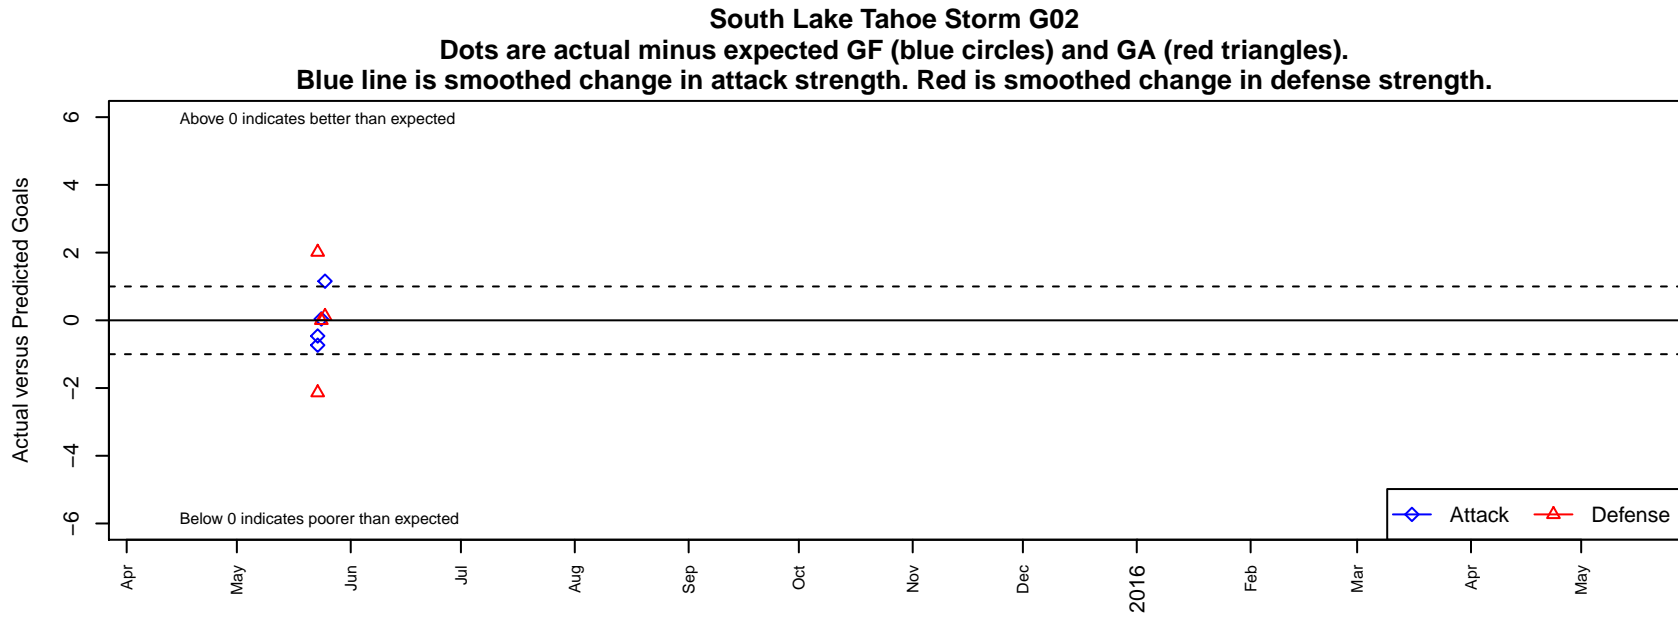

# South Lake Tahoe Storm G02

, CAN  
G02 total strength=674  
attack=1.02 defense=0.41

alt names used:  
S Tahoe FC Storm

Venues played:  
2015 Rogue Memorial GU12 Siskiyou

<b>date</b>	<b>home</b>		<b>away</b>		<b>venue</b>	<b>pred.home</b>	<b>pred.away</b>
2015-05-25	Table Rock Wildcats G02	1	South Lake Tahoe Storm G02	3	2015 Rogue Memorial GU12 Siskiyou	1.12	1.84
2015-05-24	South Lake Tahoe Storm G02	8	GC United Bruisers G02	0	2015 Rogue Memorial GU12 Siskiyou	7.96	0.00
2015-05-23	South Lake Tahoe Storm G02	2	Missfits Lava G02	4	2015 Rogue Memorial GU12 Siskiyou	2.73	1.86
2015-05-23	Grants Pass YSC Blazers G02	0	South Lake Tahoe Storm G02	2	2015 Rogue Memorial GU12 Siskiyou	2.02	2.46